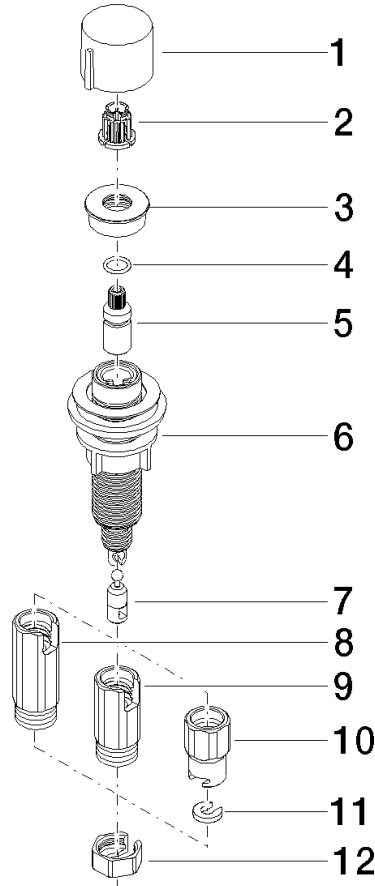

Strainer waste with control handle - Matte Black

ELIO

10 712 970

- control for single basin
- including adapter for Bowden cable

Fits ELIO, ENO, MEM, META SQUARE, SYNC and TARA ULTRA

Fits: ELIO, MEM, ENO, SYNC, TARA ULTRA, META SQUARE

	Matte Black	10 712 970-33
	Chrome	10 712 970-00
	Brushed Platinum	10 712 970-06
	Platinum	10 712 970-08
	Durabross (23kt Gold)	10 712 970-09
	Dark Chrome	10 712 970-19
	Brushed Durabross (23kt Gold)	10 712 970-28
	Brushed Champagne (22kt Gold)	10 712 970-46
	Champagne (22kt Gold)	10 712 970-47
	Brushed Chrome	10 712 970-93
	Brushed Dark Platinum	10 712 970-99

10 712 970

mm [inches]

10 712 970

Parts for other finishes can be found here: [Chrome](#)

Spare parts list

No.	Item Number	Name	Quantity used	Delivery time
1	09 20 97 030-33	handle	1	2
2	90 12 12 002 00 90	fixing cap	1	2
3	09 27 87 011-33	rosette	1	2
4	09 14 10 042 90	seal	1	2
5	09 29 06 087-33	spindle	1	-
Spare part can no longer be ordered, please order the replacement item				
6	04 30 01 029 00 90	adaptor	1	2
7	09 24 03 175 90	adaptor	1	2
8	09 11 10 073-07	connection	1	30
9	09 11 10 074-07	connection	1	30
10	09 11 10 079-07	connection	1	30
11	09 30 11 087 90	disc	1	2
12	09 23 30 024-07	nut	1	30